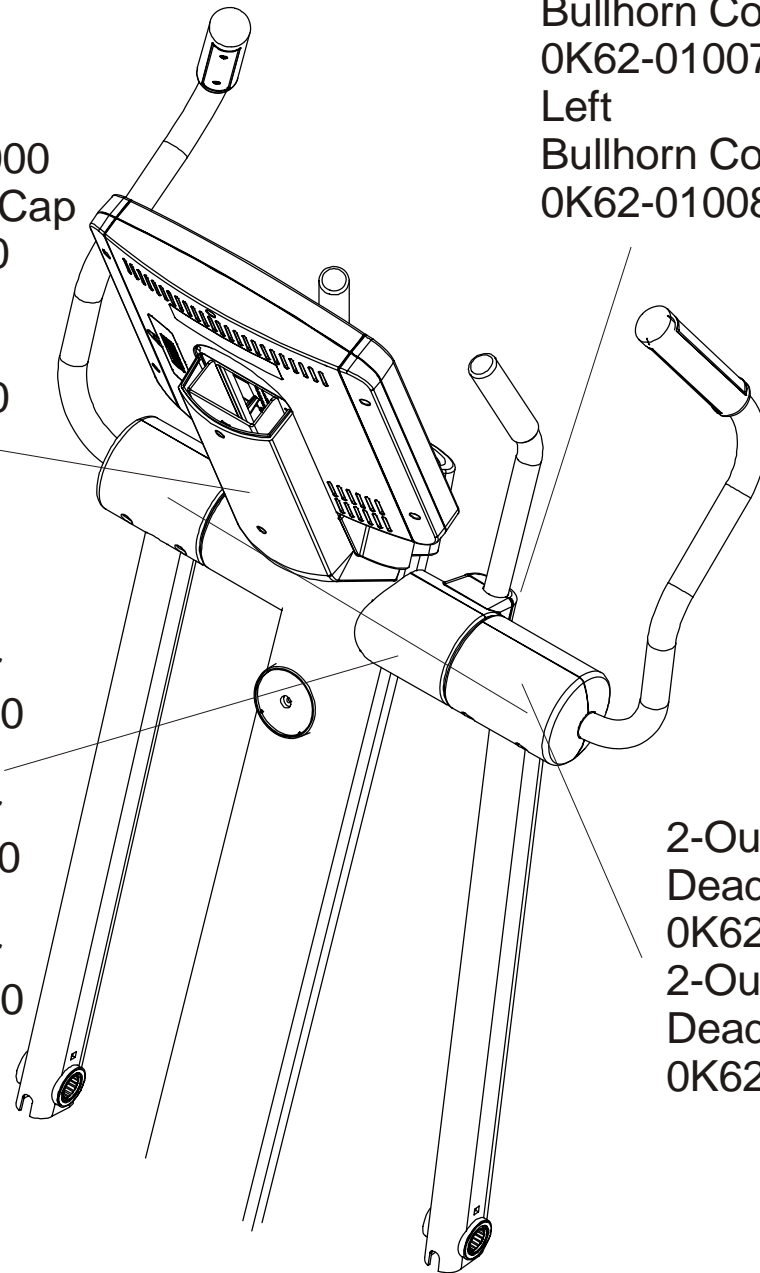

ARCTIC SILVER QUIET DRIVE 95Xi

Console Support & Dead Shaft Covers

95X-0XXX-04

S/N XHK073903956

Console Support
MAK62-00123-0000
Console Support Cap
0K62-01030-0000
Console Support
Shroud
0K62-01023-0000

Right
Bullhorn Cover
0K62-01007-0001
Left
Bullhorn Cover
0K62-01008-0001

Right Inside
Deadshaft Cover
0K62-01010-0000
Left Inside
Deadshaft Cover
0K62-01011-0000
2-Front Inside
Deadshaft Cover
0K62-01009-0000

2-Outside Front
Deadshaft Cover
0K62-01013-0000
2-Outside Rear
Deadshaft Cover
0K62-01012-0000