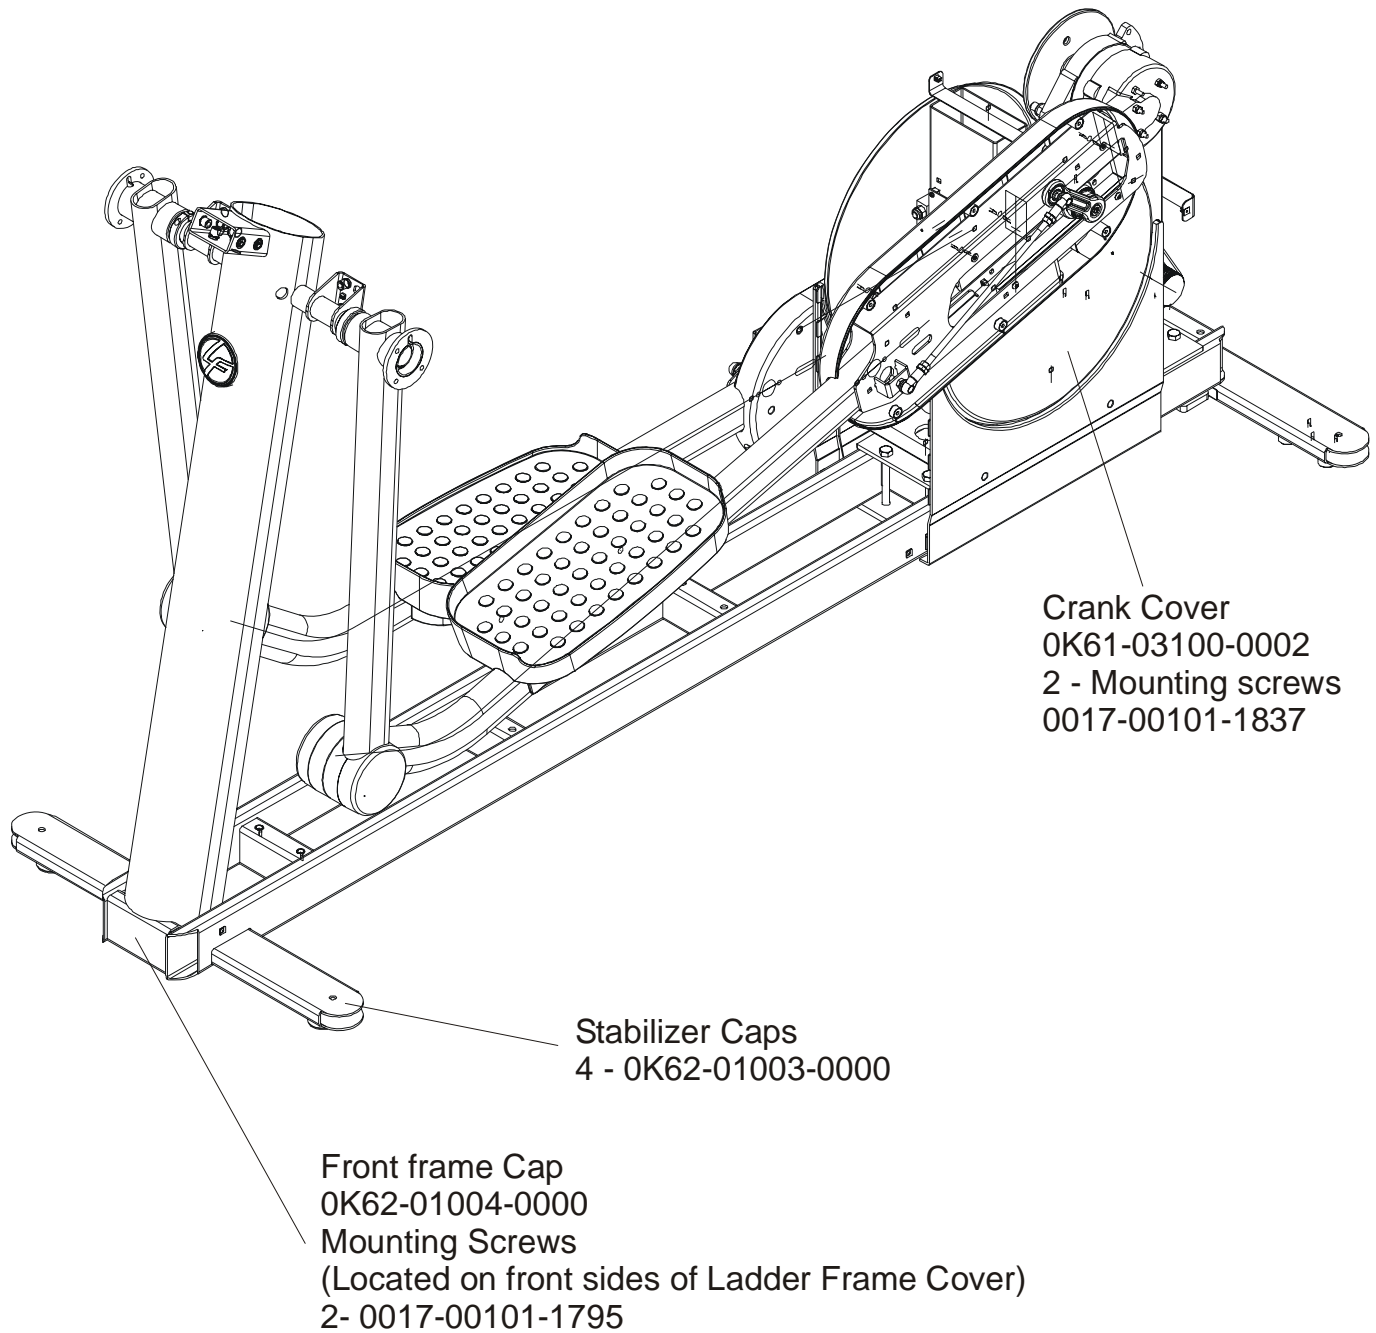

LF Bug
Medallion Assy.
AK58-00245-0000

Right Pedal
Lever Assembly
AK62-00236-0000

Left Pedal Lever Assembly
AK62-00235-0000

ARCTIC SILVER QUIET DRIVE 95Xi
Crank Cover and Lower Caps

95X-0XXX-04
S/N XHK073903956