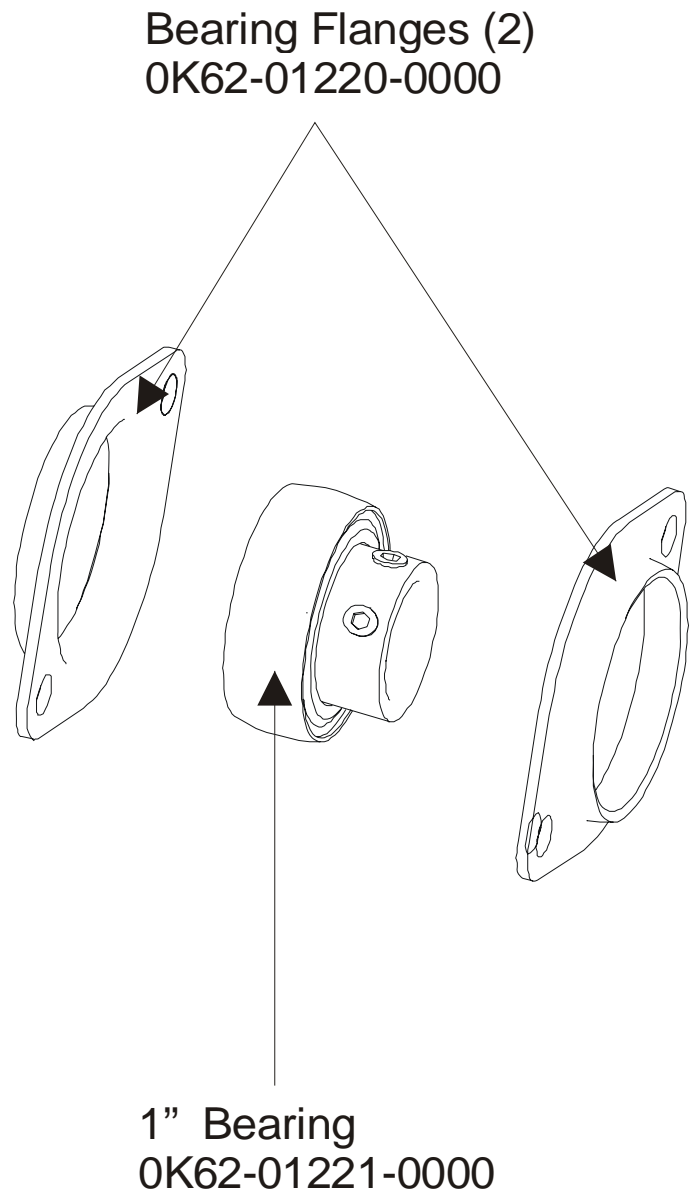

95X-0XXX-04
S/N XHK073903956

Service Kit-
GK62-00002-0044
Includes:

- 1- crankshaft
- 2- bearings
- 2- sets of bearing flanges
- 4- nuts and washers

Service Kit- GK62-00002-0045
Includes:

- 1 - intermediate shaft
- 2 - bearings
- 2- sets of bearing flanges
- 4- nuts and washers