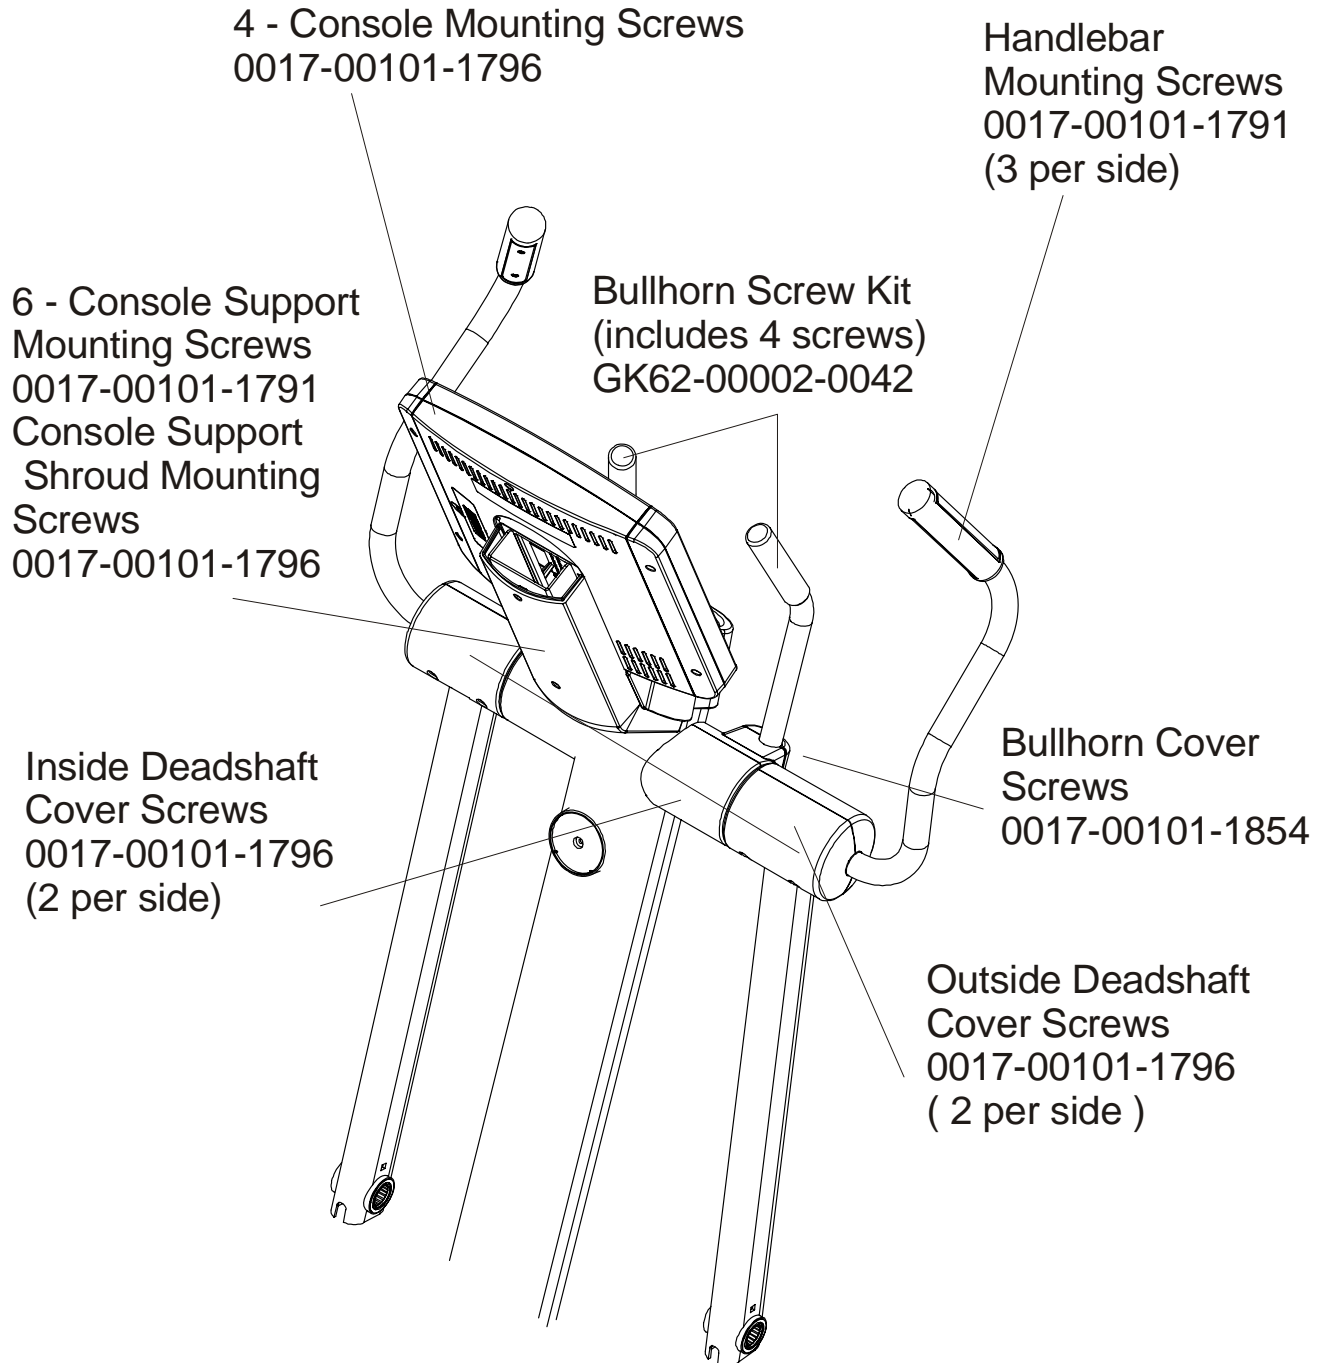

ARCTIC SILVER QUIET DRIVE 95Xi

Upper Frame Hardware

95X-0XXX-04

S/N XHK073903956

Items Not Shown:

Accessory Tray	0K62-01022-0000
Mounting Screws (2)	0017-00101-1846