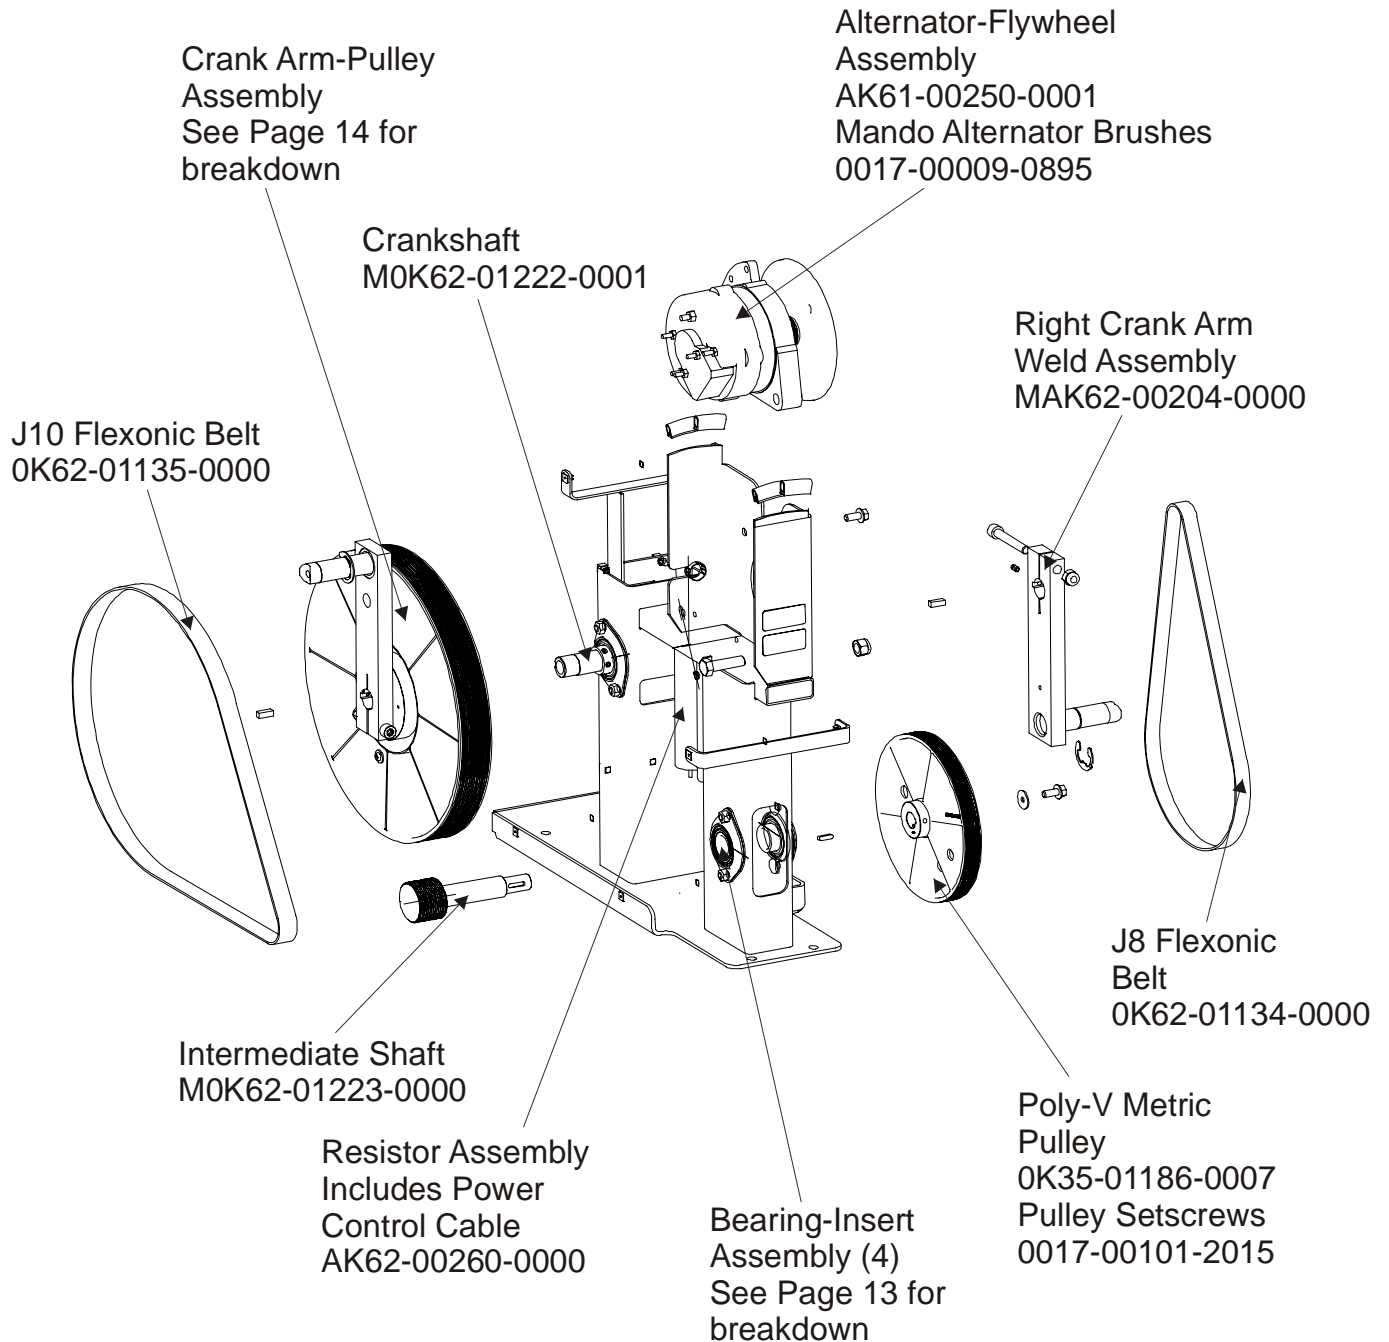

95X-0XXX-04
S/N XHK073903956

Service Kit-
GK62-00002-0044
Includes:

- 1- crankshaft
- 2- bearings
- 2- sets of bearing flanges
- 4- nuts and washers

Service Kit- GK62-00002-0045
Includes:

- 1 - intermediate shaft
- 2 - bearings
- 2- sets of bearing flanges
- 4- nuts and washers

ARCTIC SILVER QUIET DRIVE 95Xi
Crank Arm Pulley Assembly

95X-0XXX-04
S/N XHK073903956

ARCTIC SILVER QUIET DRIVE 95Xi

Drive Module

95X-0XXX-04

S/N XHK073903956

ARCTIC SILVER QUIET DRIVE 95Xi

Drive Module Hardware