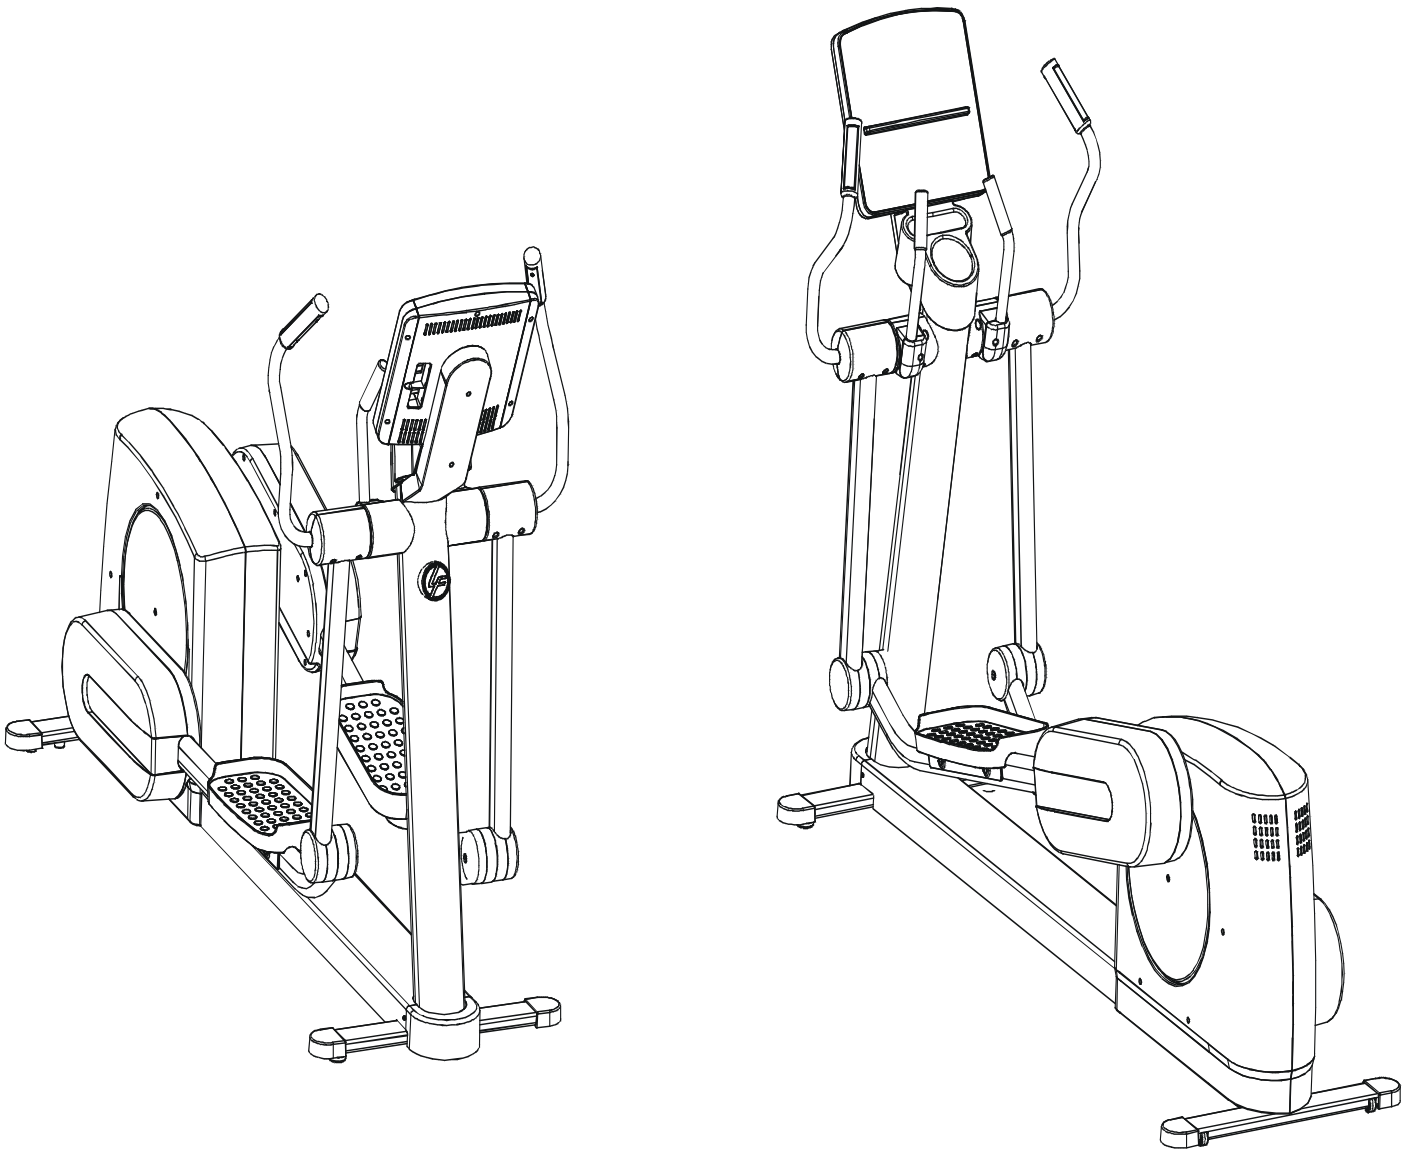

LifeFitness

ARCTIC SILVER QUIET DRIVE
CROSS-TRAINER 95X-0XXX-04
(Hungary-built for Domestic Sales)

Customer Support Services
PARTS MANUAL rev 21 Nov 2008

ARCTIC SILVER QUIET DRIVE 95Xi
REFERENCES

95X-0XXX-04
S/N XHK073903956

OPERATION MANUAL	M051-00K62-A107
SERVICE MANUAL	M051-00K62-A149
TOUCH UP PAINT: SPRAY CAN .5 OZ BOTTLE W/APPLICATOR .33 OZ PEN	0017-00008-0204 0017-00008-0205 0017-00008-0206
HARDWARE BAG	AK62-00152-0001
ACCESS PANEL ASSEMBLY CONSISTS OF: 120" COAX CABLE 120" POWER EXTENSION CABLE BRACKET F-TYPE PANEL CONNECTOR #8 PLASTIC GROMMET	AK62-00210-0000 AK32-00020-0002 AK32-00078-0001 0K62-01179-0001 0017-00021-2846 0017-00042-0754
PLUG IN OPTION 120/60	GK62-00002-0018
PLUG IN OPTION 240/50 UK	GK62-00002-0019
PLUG IN OPTION 240v AUS	GK62-00002-0020
PLUG IN OPTION 230/50 CONT	GK62-00002-0021

Note: This model has both Life Pulse sensors and Telemetry for reading Heart Rate.

	Page
CONSOLE SUPPORT & DEADSHAFT COVERS.....	4
HANDLEBARS AND BULLHORNS	5
CONSOLE AND RELATED COMPONENTS.....	6
UPPER FRAME HARDWARE	7
ROCKER ARMS AND PEDAL LEVERS	8
CRANK COVER AND LOWER CAPS	9
LOWER FRAME SHROUDS AND HARDWARE.....	10
PEDAL LEVER COMPONENTS	11
PCB, BATTERY, REED SWITCH & BRACKET	12
BEARING-INSERT ASSEMBLY	13
CRANK ARM PULLEY ASSEMBLY.....	14
DRIVE MODULE	15
DRIVE MODULE HARDWARE	16
CABLES	17

ARCTIC SILVER QUIET DRIVE 95Xi

Console Support & Dead Shaft Covers

95X-0XXX-04

S/N XHK073903956

Console Support
MAK62-00123-0000
Console Support Cap
0K62-01030-0000
Console Support
Shroud
0K62-01023-0000

Right
Bullhorn Cover
0K62-01007-0001
Left
Bullhorn Cover
0K62-01008-0001