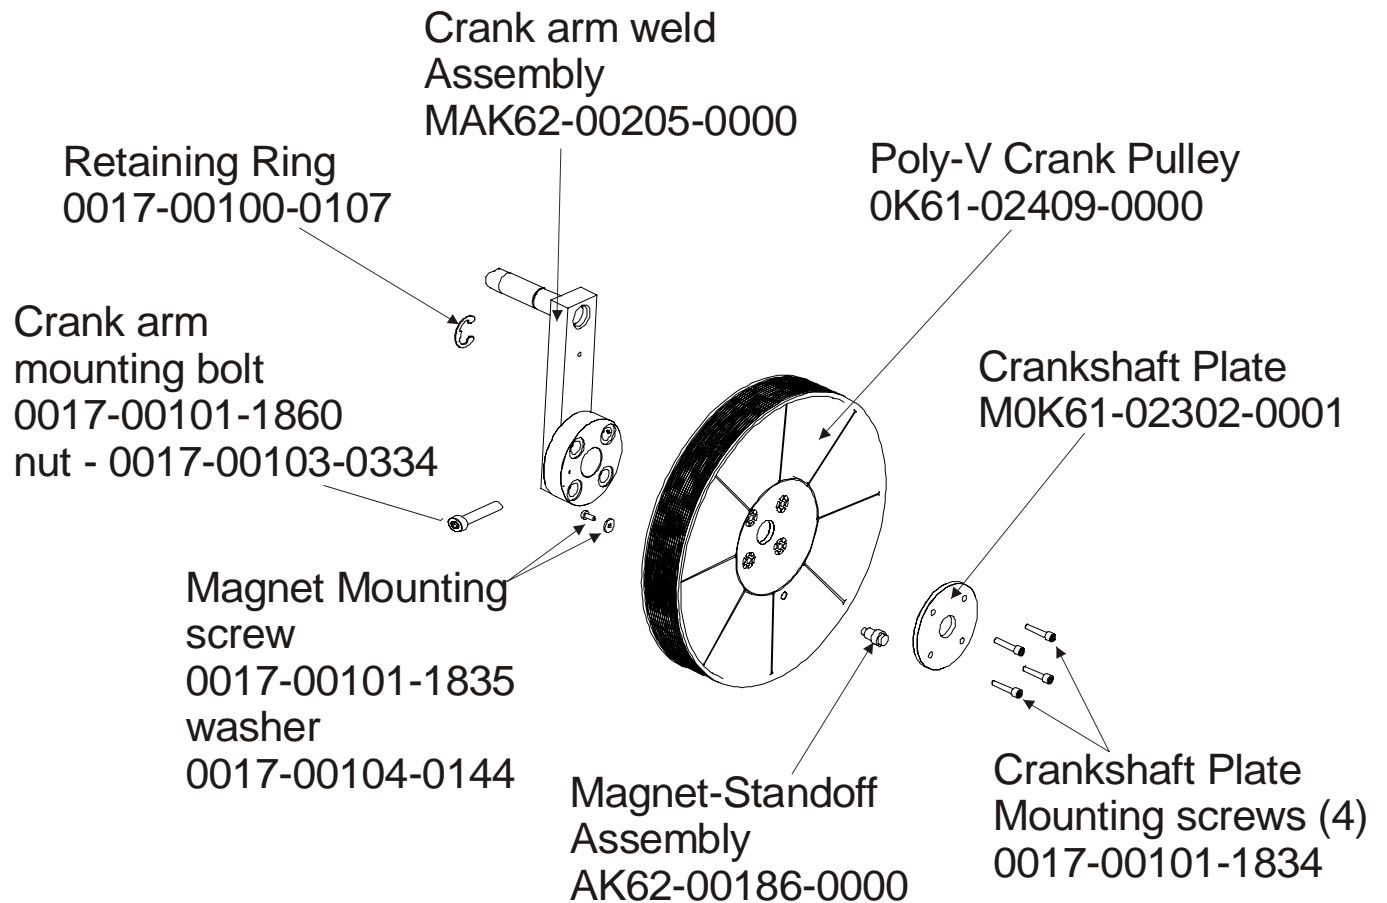

ARCTIC SILVER QUIET DRIVE 95Xi
Crank Arm Pulley Assembly

95X-0XXX-04
S/N XHK073903956