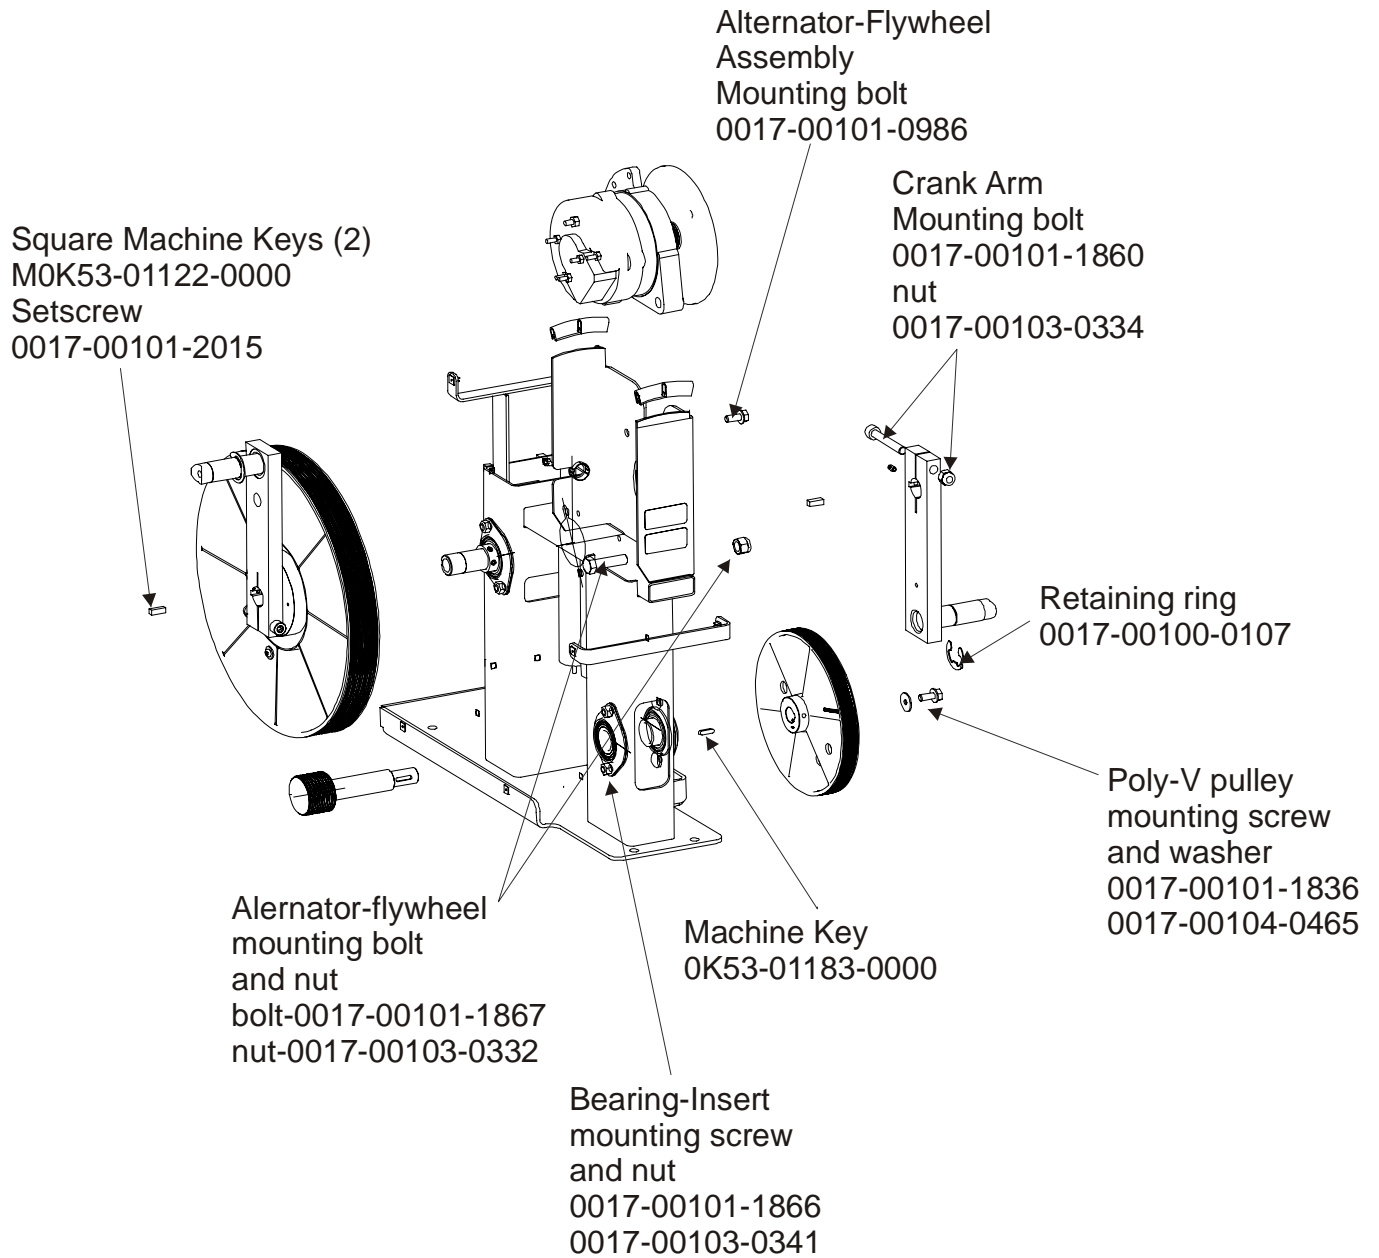

ARCTIC SILVER QUIET DRIVE 95Xi

Drive Module Hardware

95X-0XXX-04

S/N XHK073903956