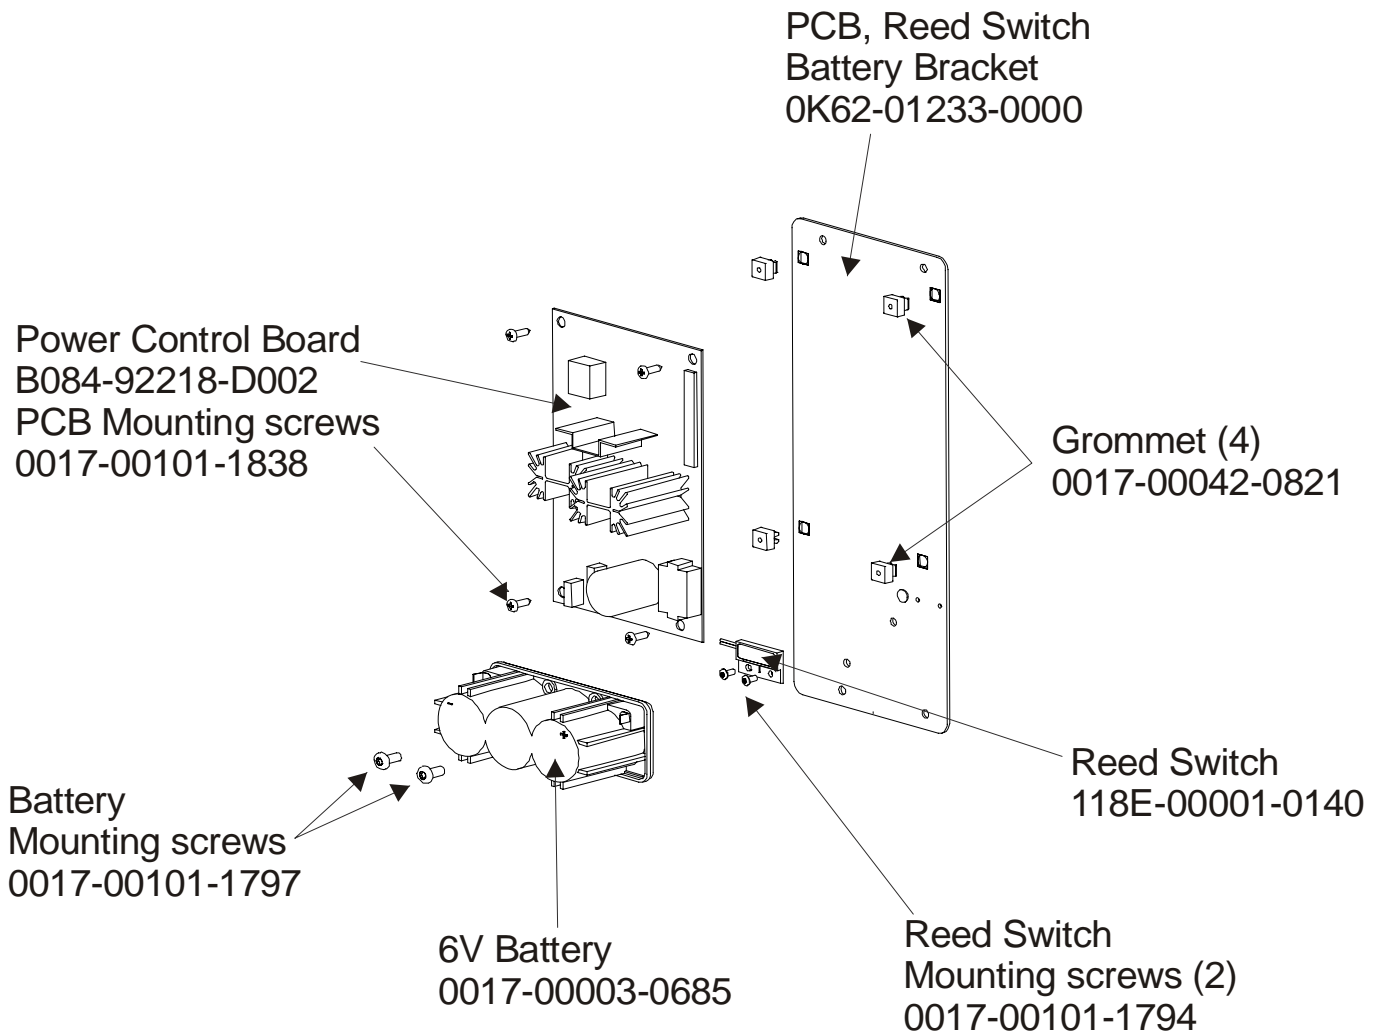

ARCTIC SILVER QUIET DRIVE 95Xi
PCB, Battery, Reed Switch & Bracket

95X-0XXX-04
S/N XHK073903956