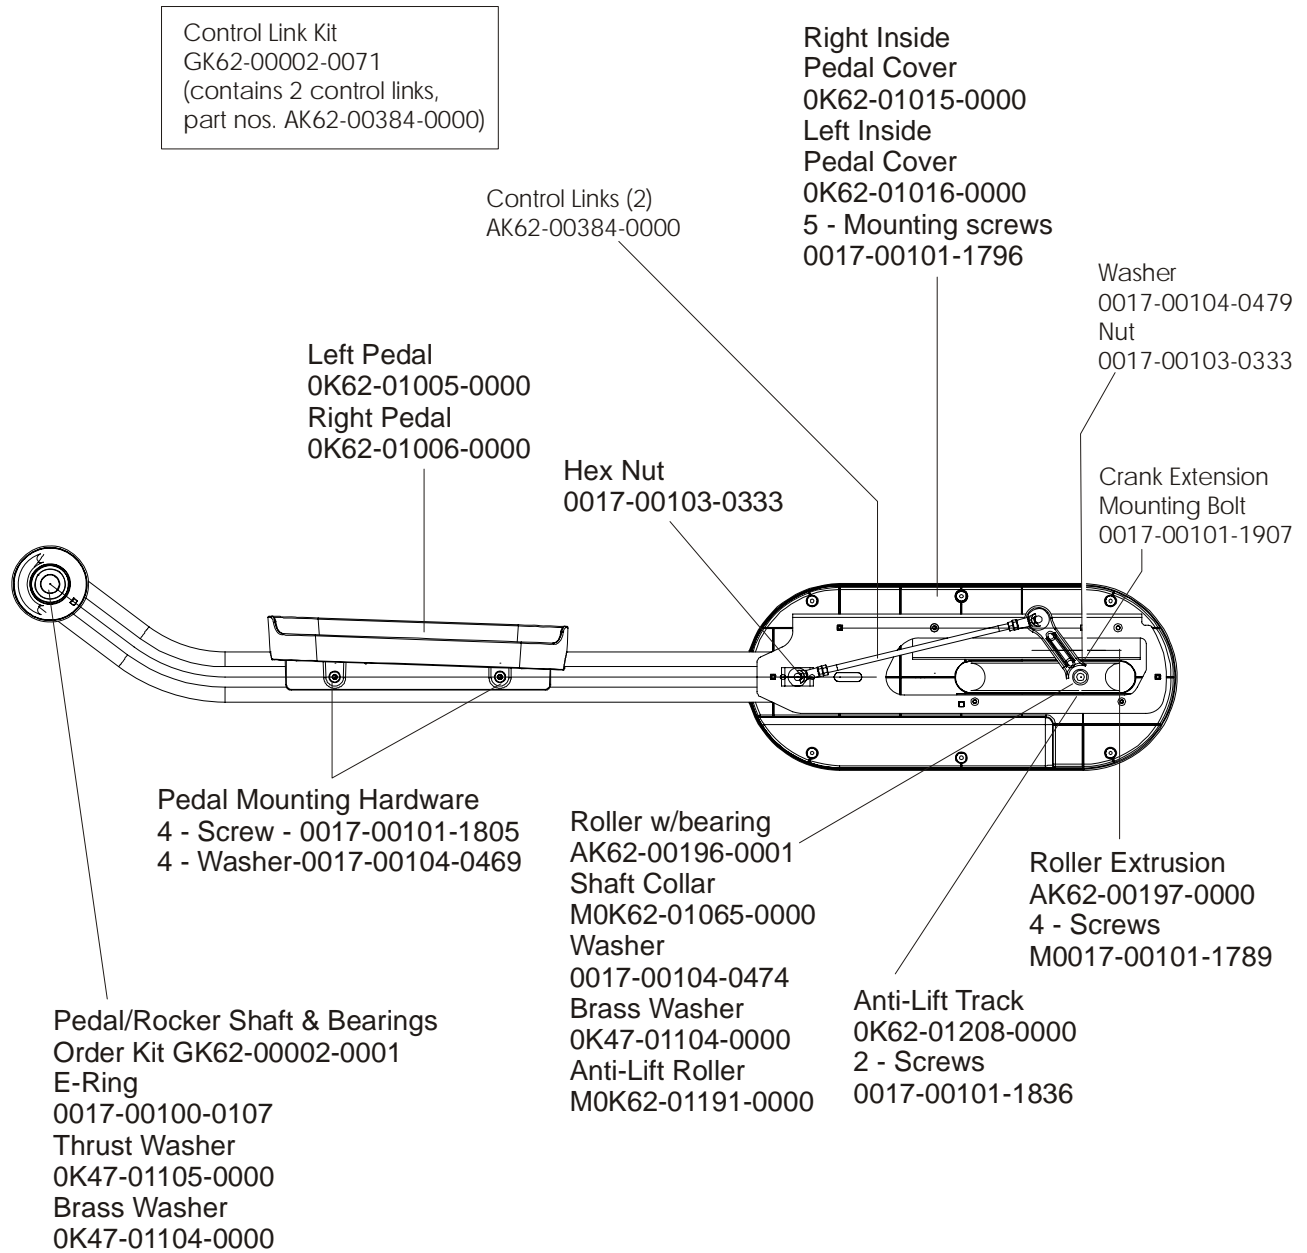

ARCTIC SILVER QUIET DRIVE 95Xi

95X-0XXX-04

Lower Frame Shrouds & Hardware

S/N XHK073903956

ARCTIC SILVER QUIET DRIVE 95Xi
Pedal Lever Assembly Components

95X-0XXX-04
S/N XHK073903956

ARCTIC SILVER QUIET DRIVE 95Xi
PCB, Battery, Reed Switch & Bracket

95X-0XXX-04
S/N XHK073903956

Service Kit-
GK62-00002-0044
Includes:

- 1- crankshaft
- 2- bearings
- 2- sets of bearing flanges
- 4- nuts and washers

Service Kit- GK62-00002-0045
Includes:

- 1 - intermediate shaft
- 2 - bearings
- 2- sets of bearing flanges
- 4- nuts and washers