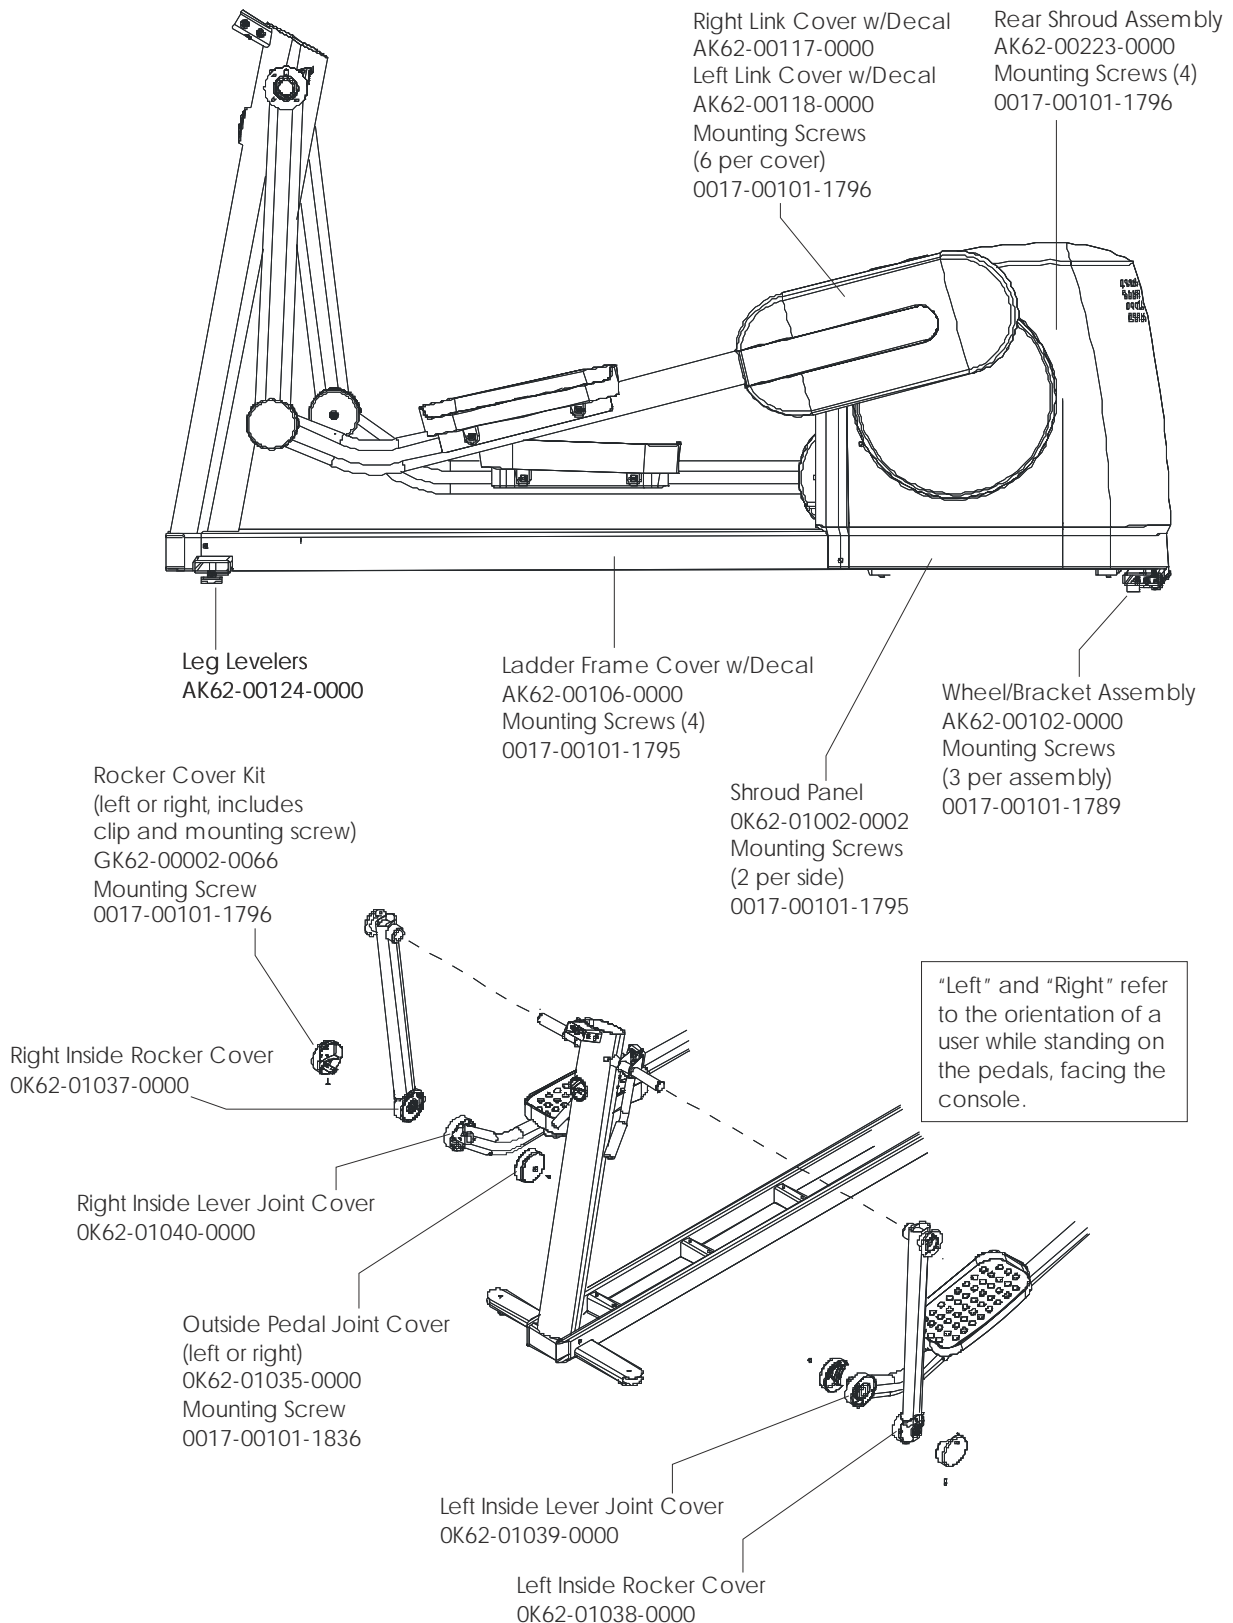

ARCTIC SILVER QUIET DRIVE 95Xi

95X-0XXX-04

Lower Frame Shrouds & Hardware

S/N XHK073903956