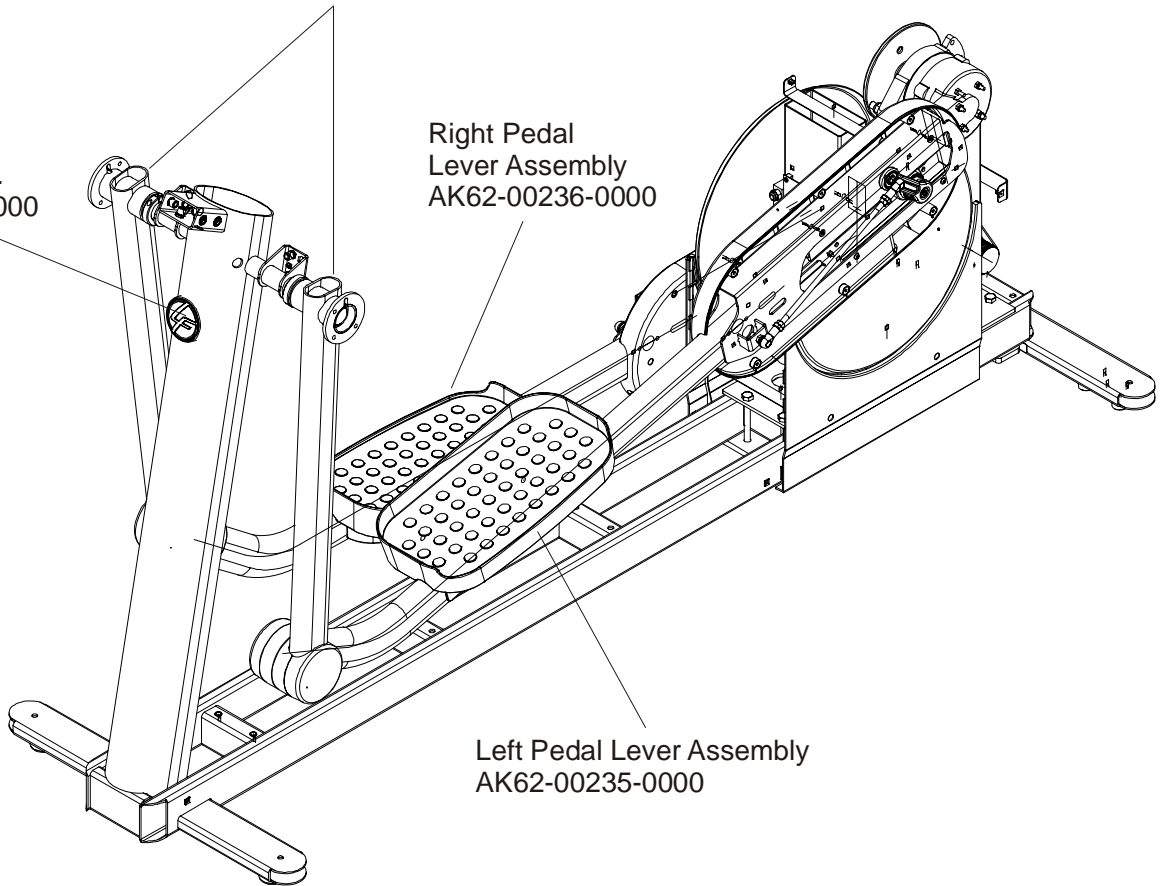

ARCTIC SILVER QUIET DRIVE 95Xi

Rocker Arms & Pedal Levers

95X-0XXX-04

S/N XHK073903956

Rocker Arms Kit
GK62-00002-0070
contents:

- Rocker Arms (2)
- Hardened Spacers (2)
- Oillite Washers (2)
- Retaining Rings (2)
- Loctite 620
- Alcohol pad

Rocker Arms
AK62-00002-0070
Shaft Collar w/Screws
OK61-01259-0000

LF Bug
Medallion Assy.
AK58-00245-0000

Right Pedal
Lever Assembly
AK62-00236-0000

Left Pedal Lever Assembly
AK62-00235-0000