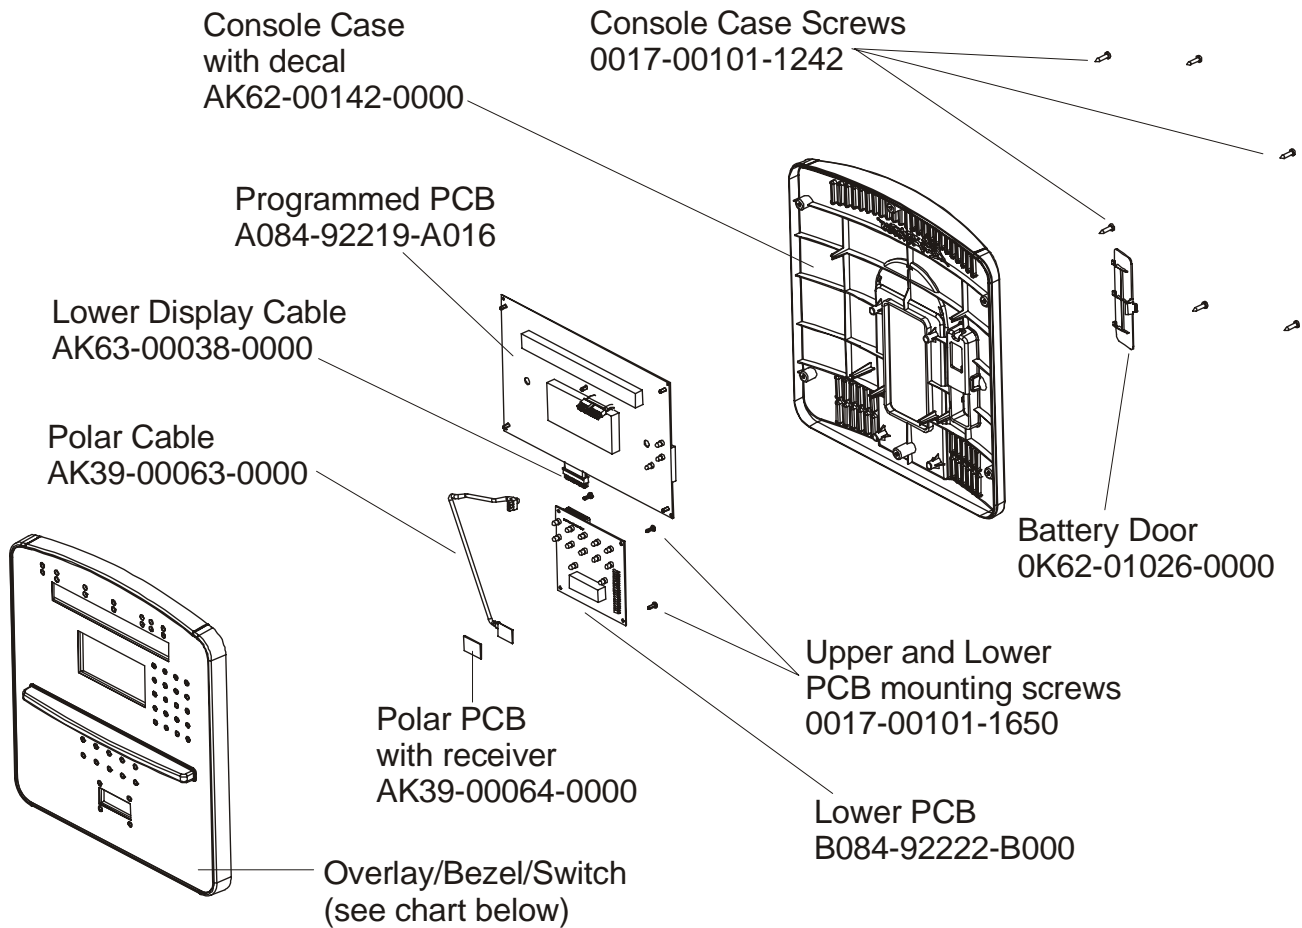

ARCTIC SILVER QUIET DRIVE 95Xi

Console & Related components

95X-0XXX-04

S/N XHK073903956

CONSOLE	OVERLAY/BEZEL/SWITCH	LANGUAGE
AK62-00329-0001	AK62-00191-0001	Eng + Met
AK62-00329-0003	AK62-00191-0003	Ger/Met
AK62-00329-0004	AK62-00191-0004	Spn/Met
AK62-00329-0006	AK62-00191-0006	Jap/Met
AK62-00329-0007	AK62-00191-0007	Frn/Met
AK62-00329-0008	AK62-00191-0008	Ital/Met
AK62-00329-0009	AK62-00191-0009	Dut/Met
AK62-00329-0010	AK62-00191-0010	Port/Met
AK62-00329-0014	AK62-00191-0014	Turk/Met