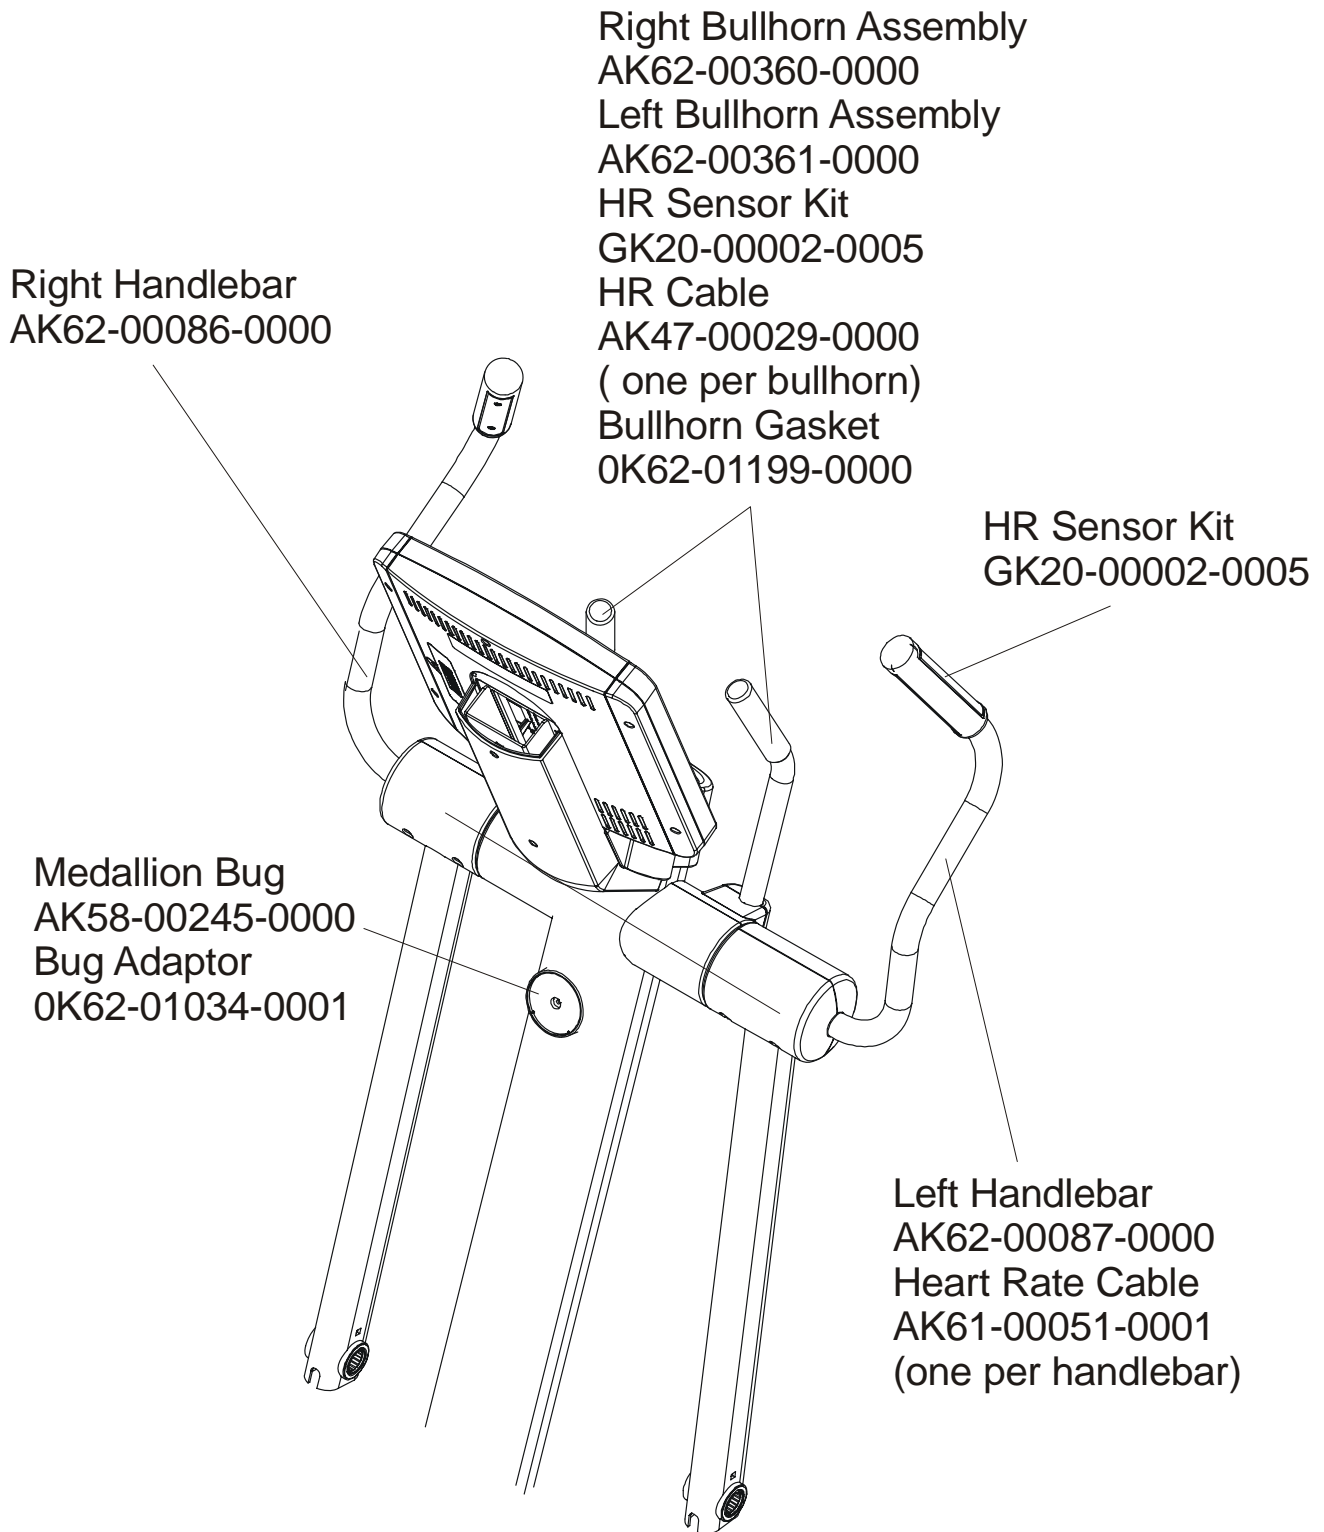

ARCTIC SILVER QUIET DRIVE 95Xi

Handlebars and Bullhorns

95X-0XXX-04

S/N XHK073903956